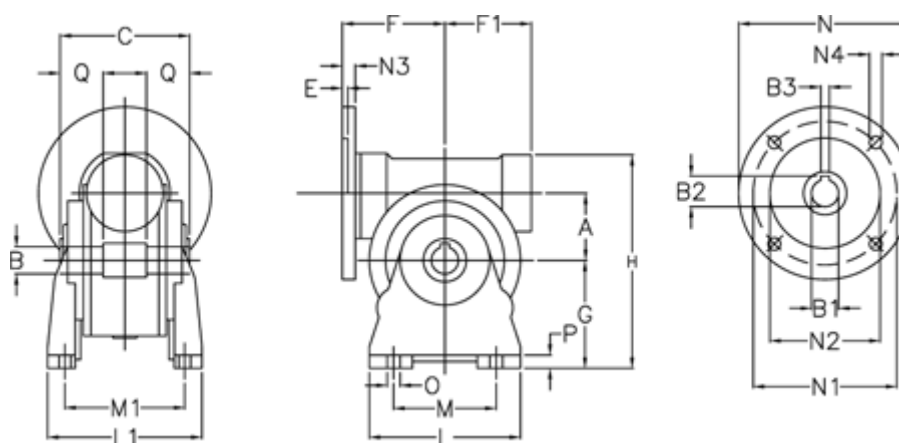

Article number: 3918044070223

Description: Worm gear with st. steel hollow shaft
VF 44 EP-A-70- 63B14

Measures

a	= 44.6	F1	= 54	N1	= 75
B	= 18	g	= 72	N2	= 60
B1 E7	= 11	H	= 143	N3	= 8.0
B2	= 12.8	L	= 90	N4	= 5.5
B3 H9	= 4	L1	= 98.0	O	= 8.5
C	= 64	m	= 52	P	= 10
E	= 2.0	M1	= 81.0	Q	= 24.5
F	= 65	N	= 90		